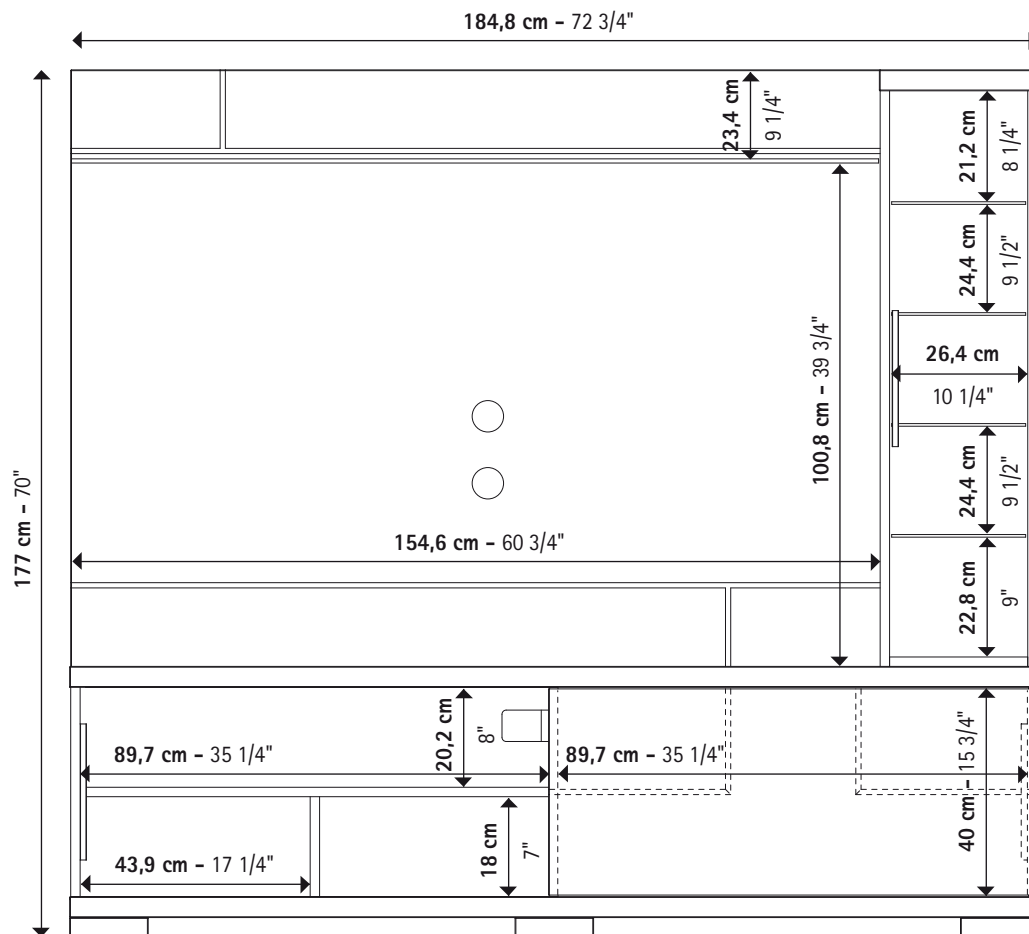

PISA

GROUP
ALL AROUND YOU

PISA ENTERTAINMENT CENTER IN WALNUT CANALETTO - ZEBRANO HIGH GLOSS

ENTERTAINMENT CENTER PJPI0633CN

With 2/D sliding base, 1/D column, shelves.

inch W 73" D 22" H 70"
cm L 185 P 53,7 H 177
Crts 3 kg 168 m³ 1,030

2/D SLIDING BASE PJPI0630CN

inch W 73" D 22" H 21"
cm L 185 P 53,7 H 52
Crts 1 kg 93 m³ 0,644

ATTENTION: PRODUCT APPEARANCE, SIZE, AND/OR MATERIALS MAY BE SUBJECT TO CHANGE WITHOUT NOTICE

ALF UNO S.P.A.
STRADA MAESTRA D'ITALIA 32
31016 CORDIGNANO (TV) ITALY
TEL. +39-0438 997 111
FAX +39-0438 997 246
E-MAIL: alf@alf.it - INTERNET: www.alf.it